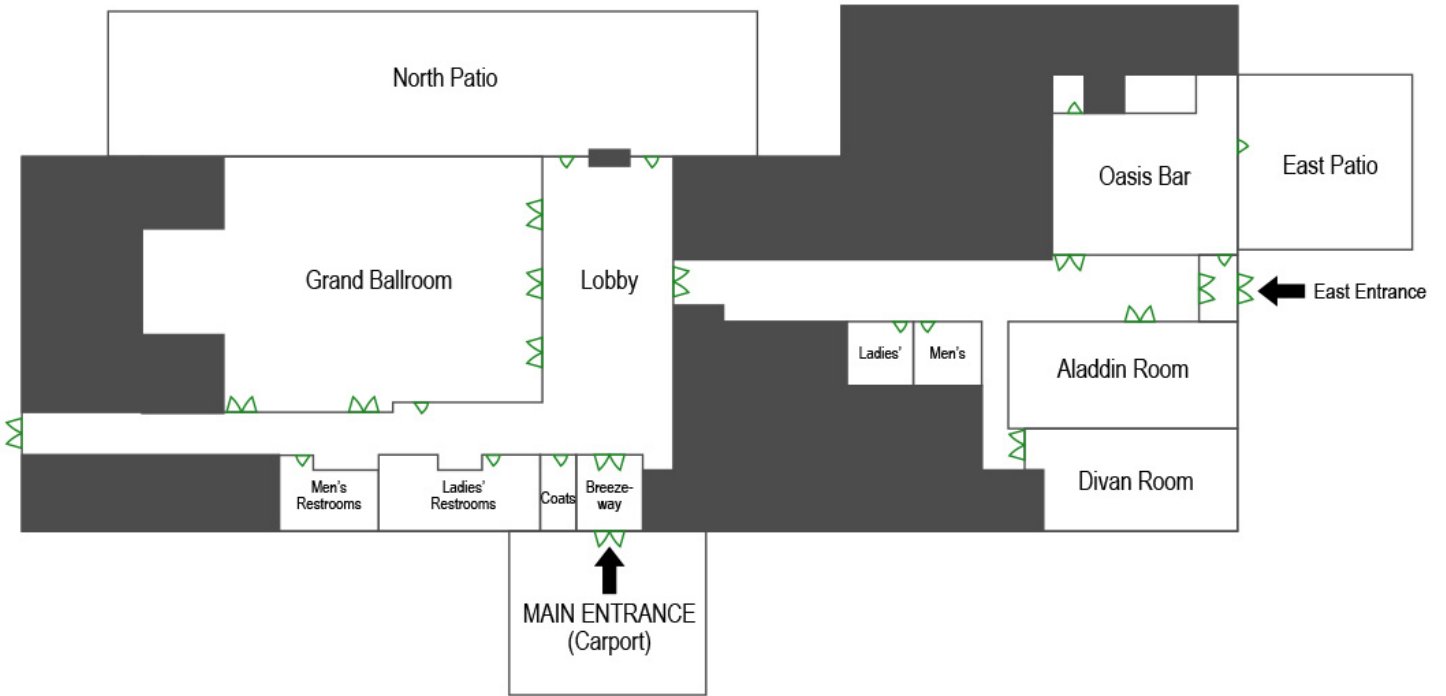

Aladdin Shrine Building Map